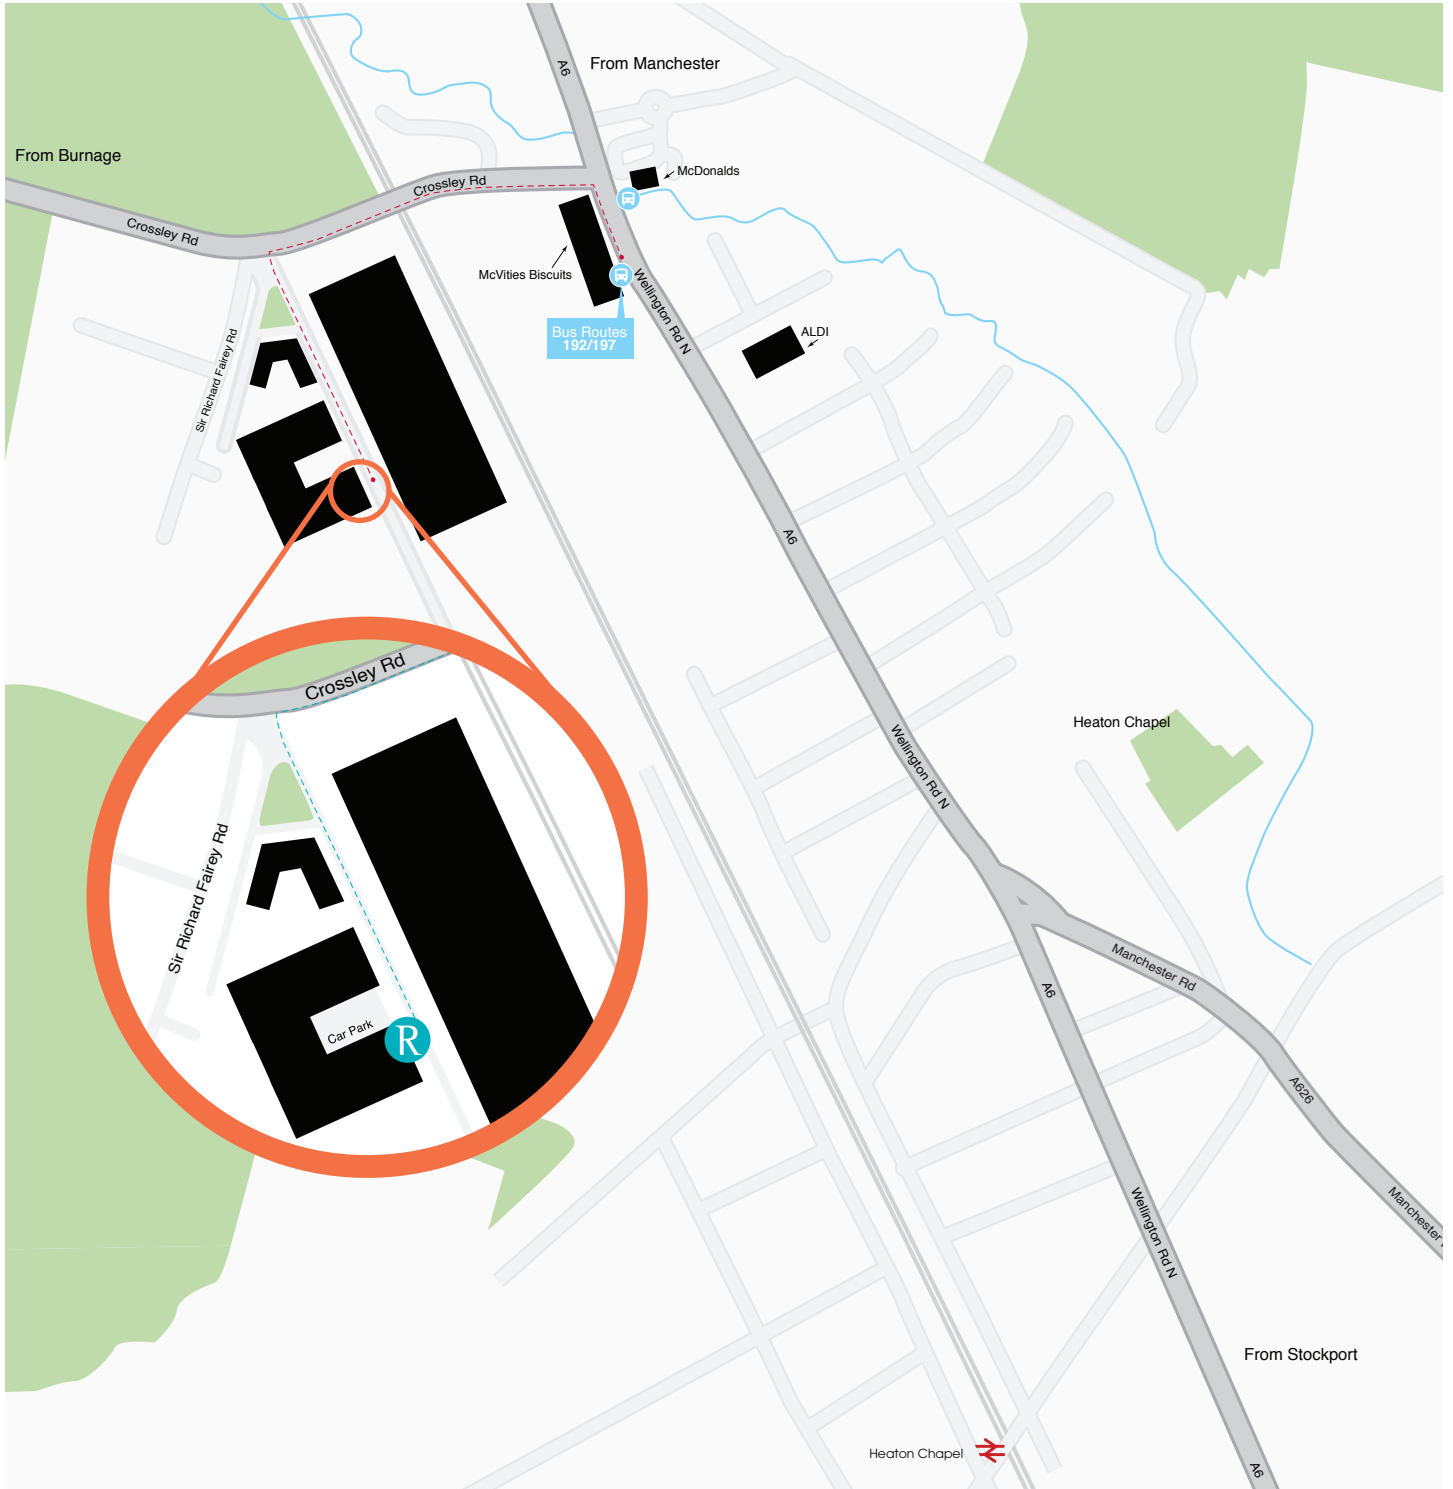

WHERE TO FIND US...

Rowlinson[®]
smarter for longer™
EMPLOYEE OWNED

**UNIT 1A, DISCOVERY PARK,
CROSSLEY ROAD,
STOCKPORT, SK4 5DZ**

**T: 0161 477 7791
E: SALES@ROWLINSON-KNITWEAR.COM
WWW.ROWLINSON-KNITWEAR.COM**

BY BUS: Routes 192/191 and 171/172 come along Wellington Road North, stop at McVitie's, and walk down Crossley Road.

BY TRAIN: closest train station is Heaton Chapel.